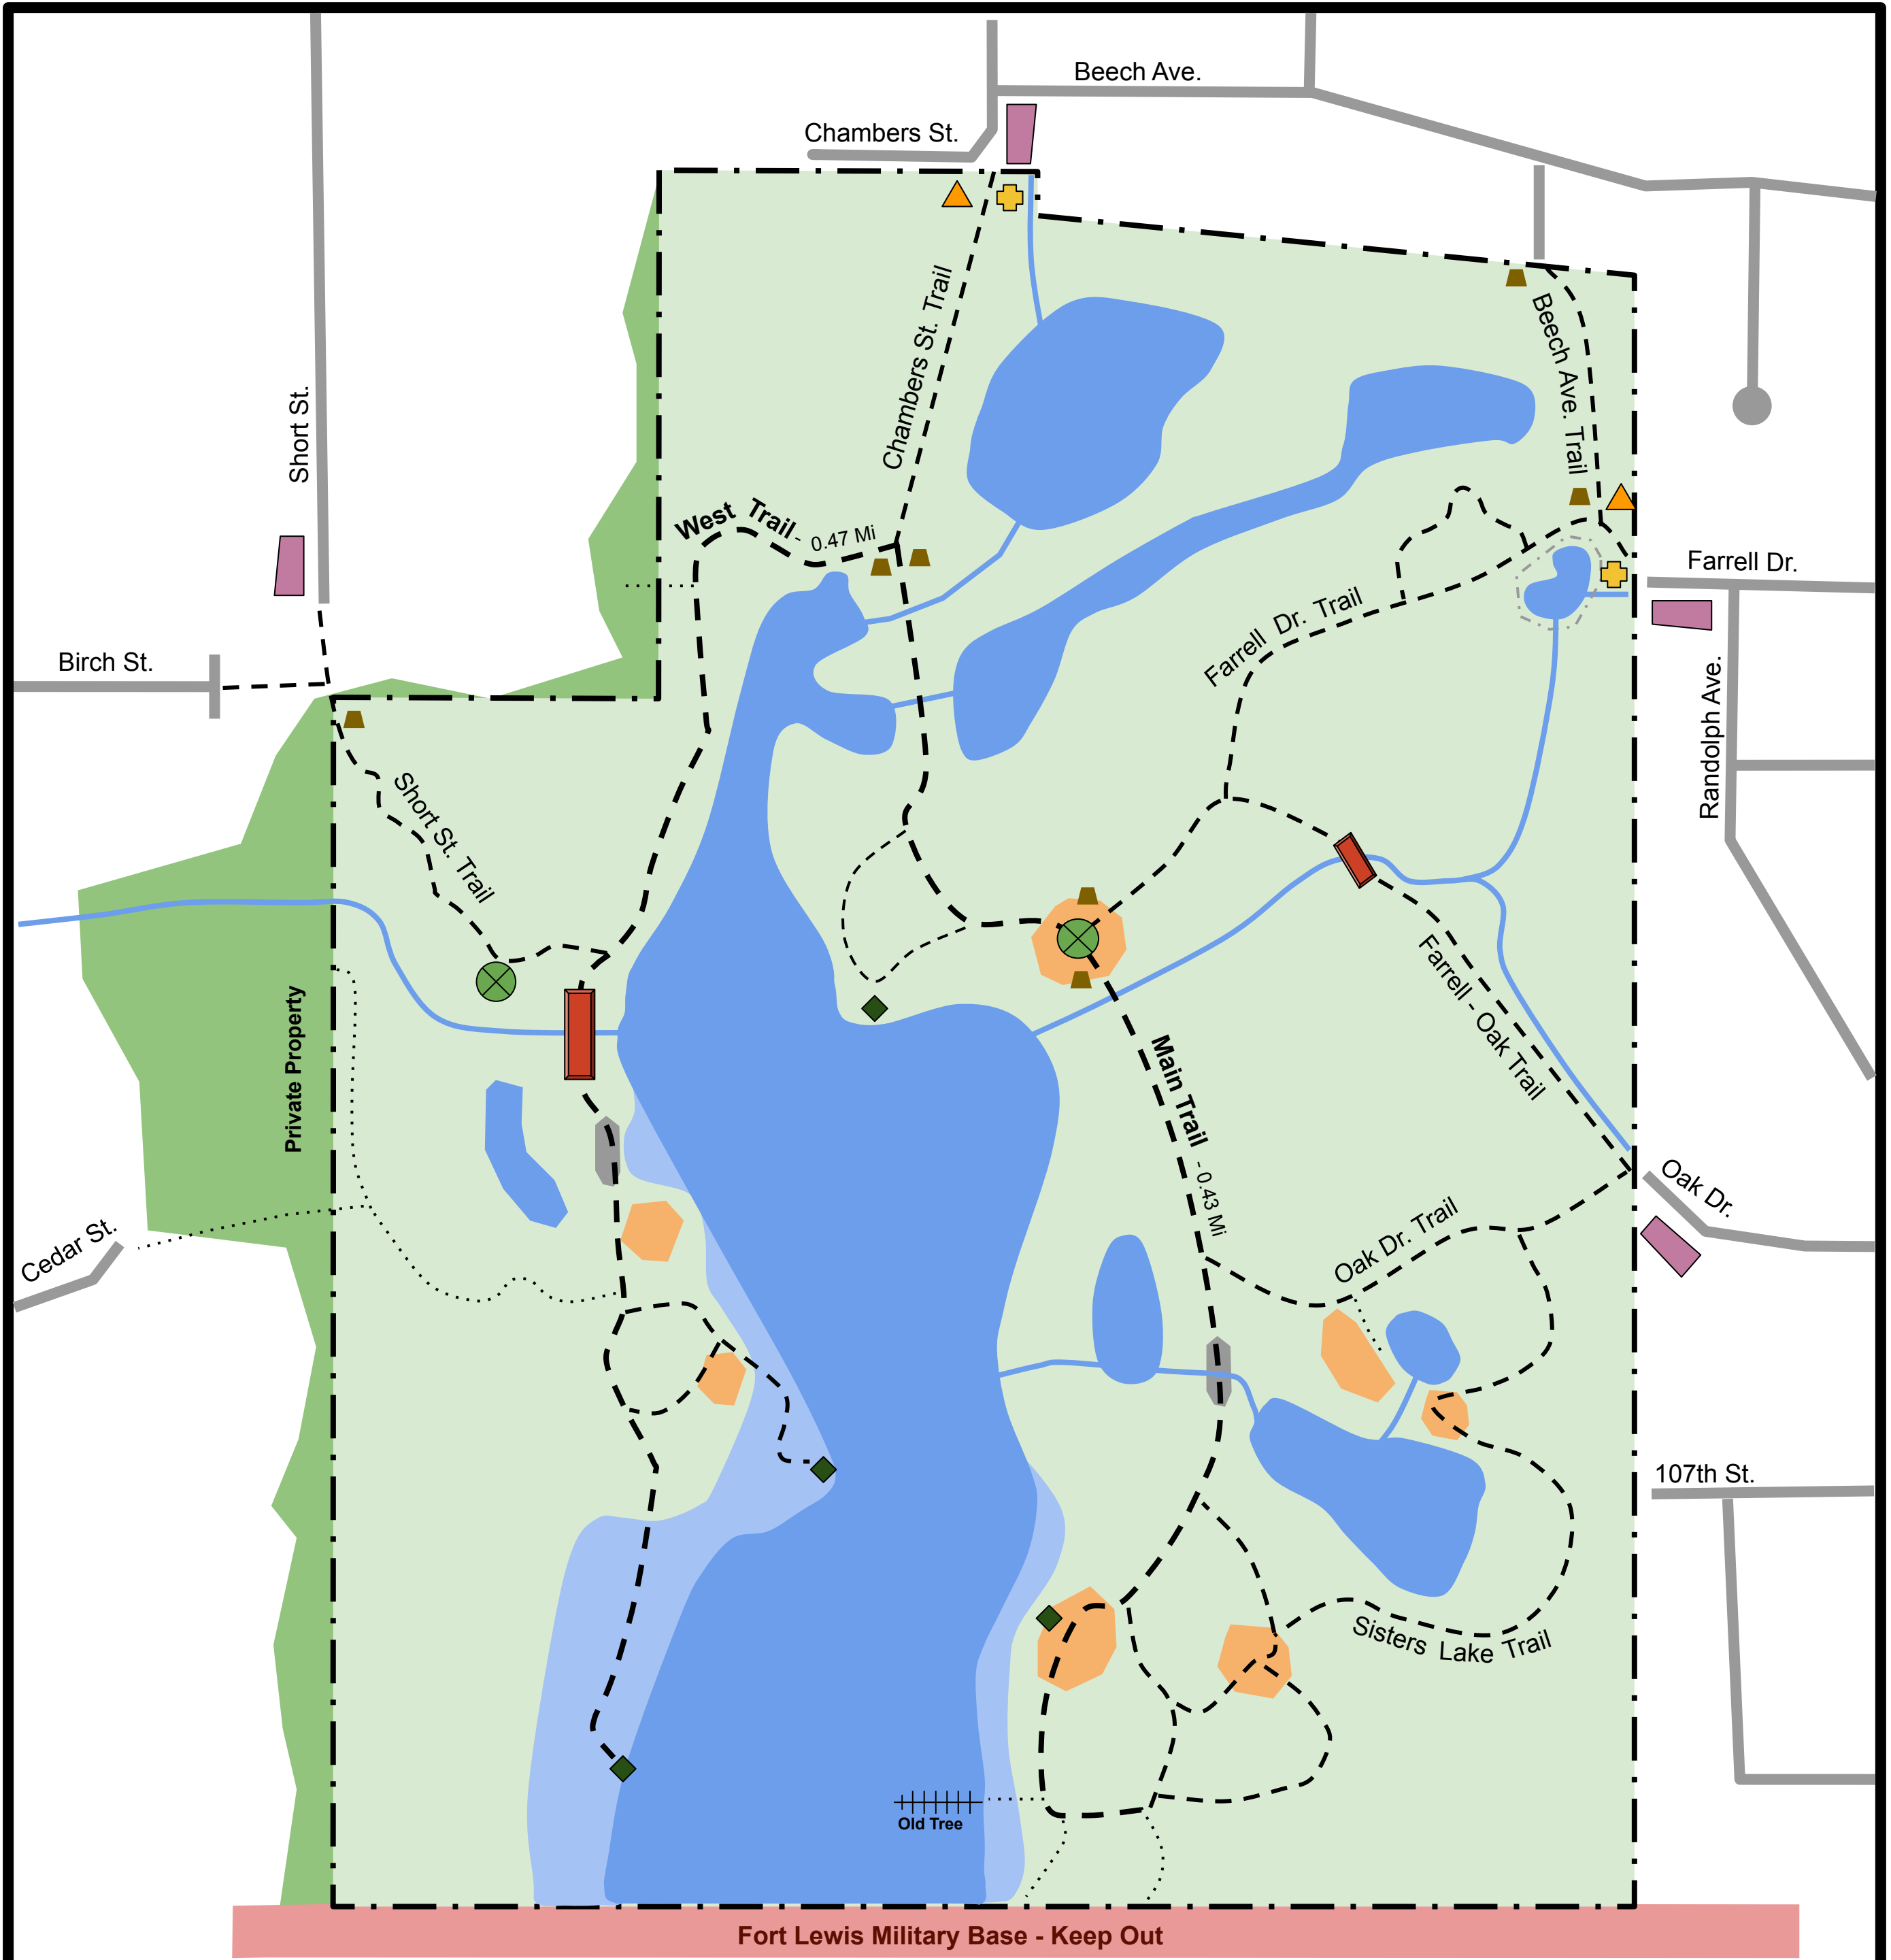

Farrell's Marsh

Wildlife Area and Natural Wetland

Town of Steilacoom

Legend:

- | | | | |
|-------|-----------------|---|-------------------|
| --- | Wood Chip Trail | + | Entrance Kiosk |
| | Dead End Trail | ■ | Limited Parking |
| ■ | Water | ▲ | Trail Marker |
| ■ | High Water | ▲ | Dog Waste Bags |
| ■ | Muddy Place | ◆ | Wetland Viewpoint |
| ■ | Clearing | ⊗ | Big Tree |